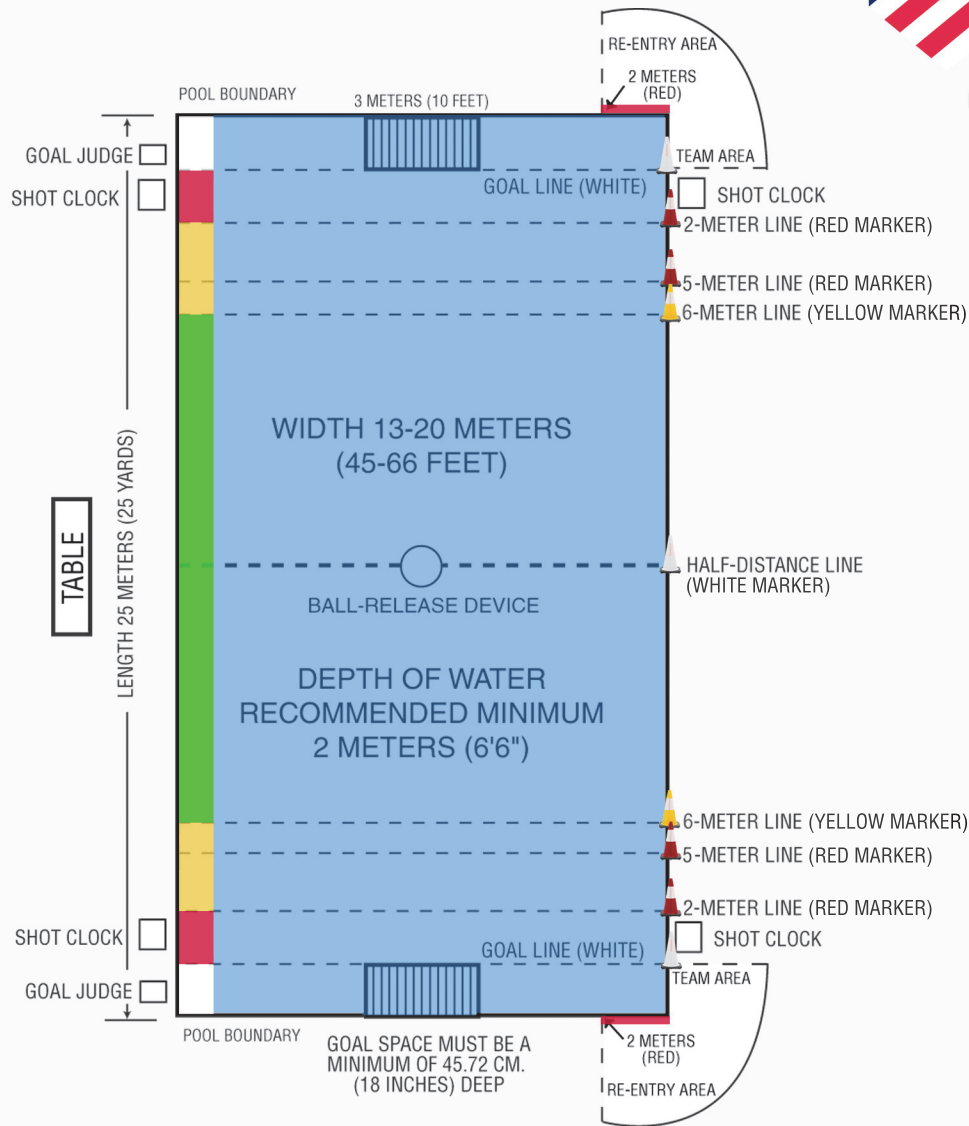

WATER POLO

Wall-mounted Goal Pool

Floating Goal Pool

NOTE: Minimum distance from goal line to pool wall recommended to be a minimum of 1.66 meters.