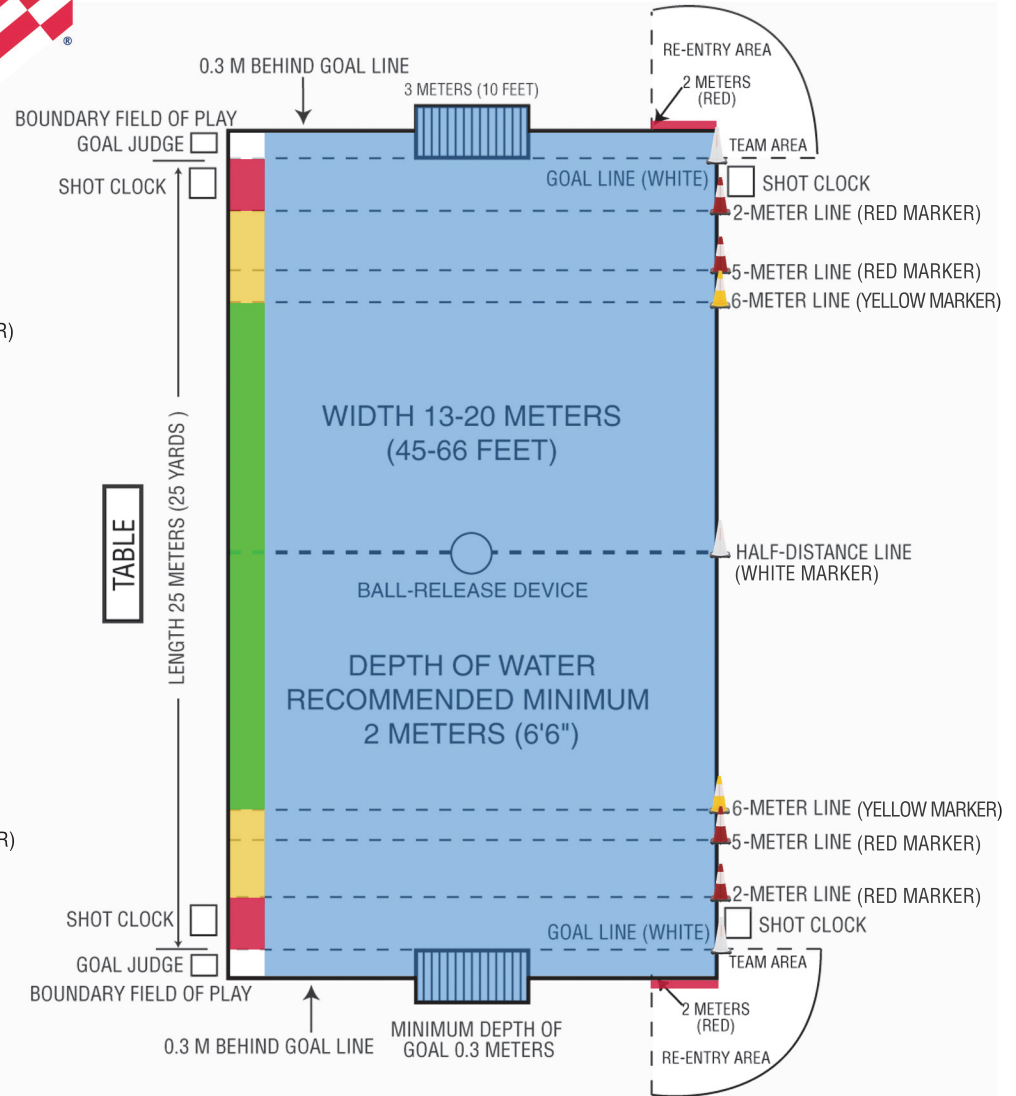

WATER POLO

Wall-mounted Goal Pool

Floating Goal Pool

NOTE: Minimum distance from goal line to pool wall recommended to be a minimum of 1.66 meters.